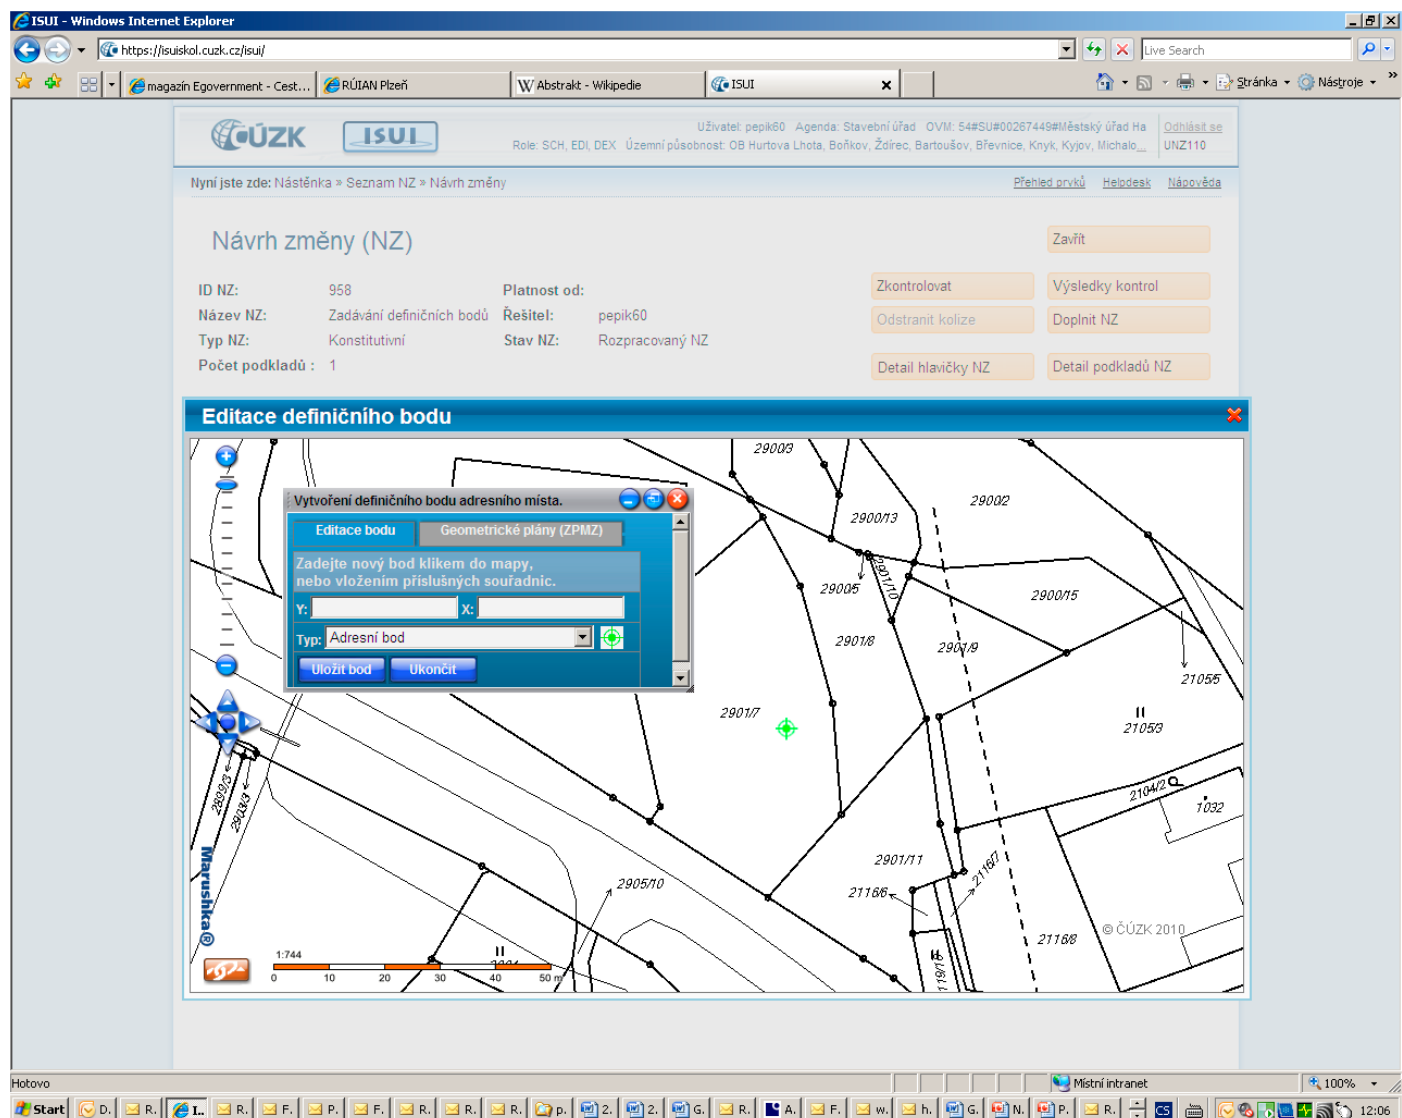

INZERCE

## INZERCE

This section contains a large, dense grid of small black and white icons, possibly representing a map or data visualization. The icons are arranged in a regular pattern across the page. There is some scattered text and symbols, including the letters 'GM', 'OW', 'M', 'L', 'R', 'X', 'O', 'N', 'D', 'G', 'R', 'M', 'D', 'D', 'D', 'G', 'R', 'E', 'R', 'N', 'D', 'O', 'R', 'G', 'R', 'W', 'G', 'D', 'W', and 'M'. A large red rectangular area is visible in the lower right quadrant, containing some illegible text and a small icon.